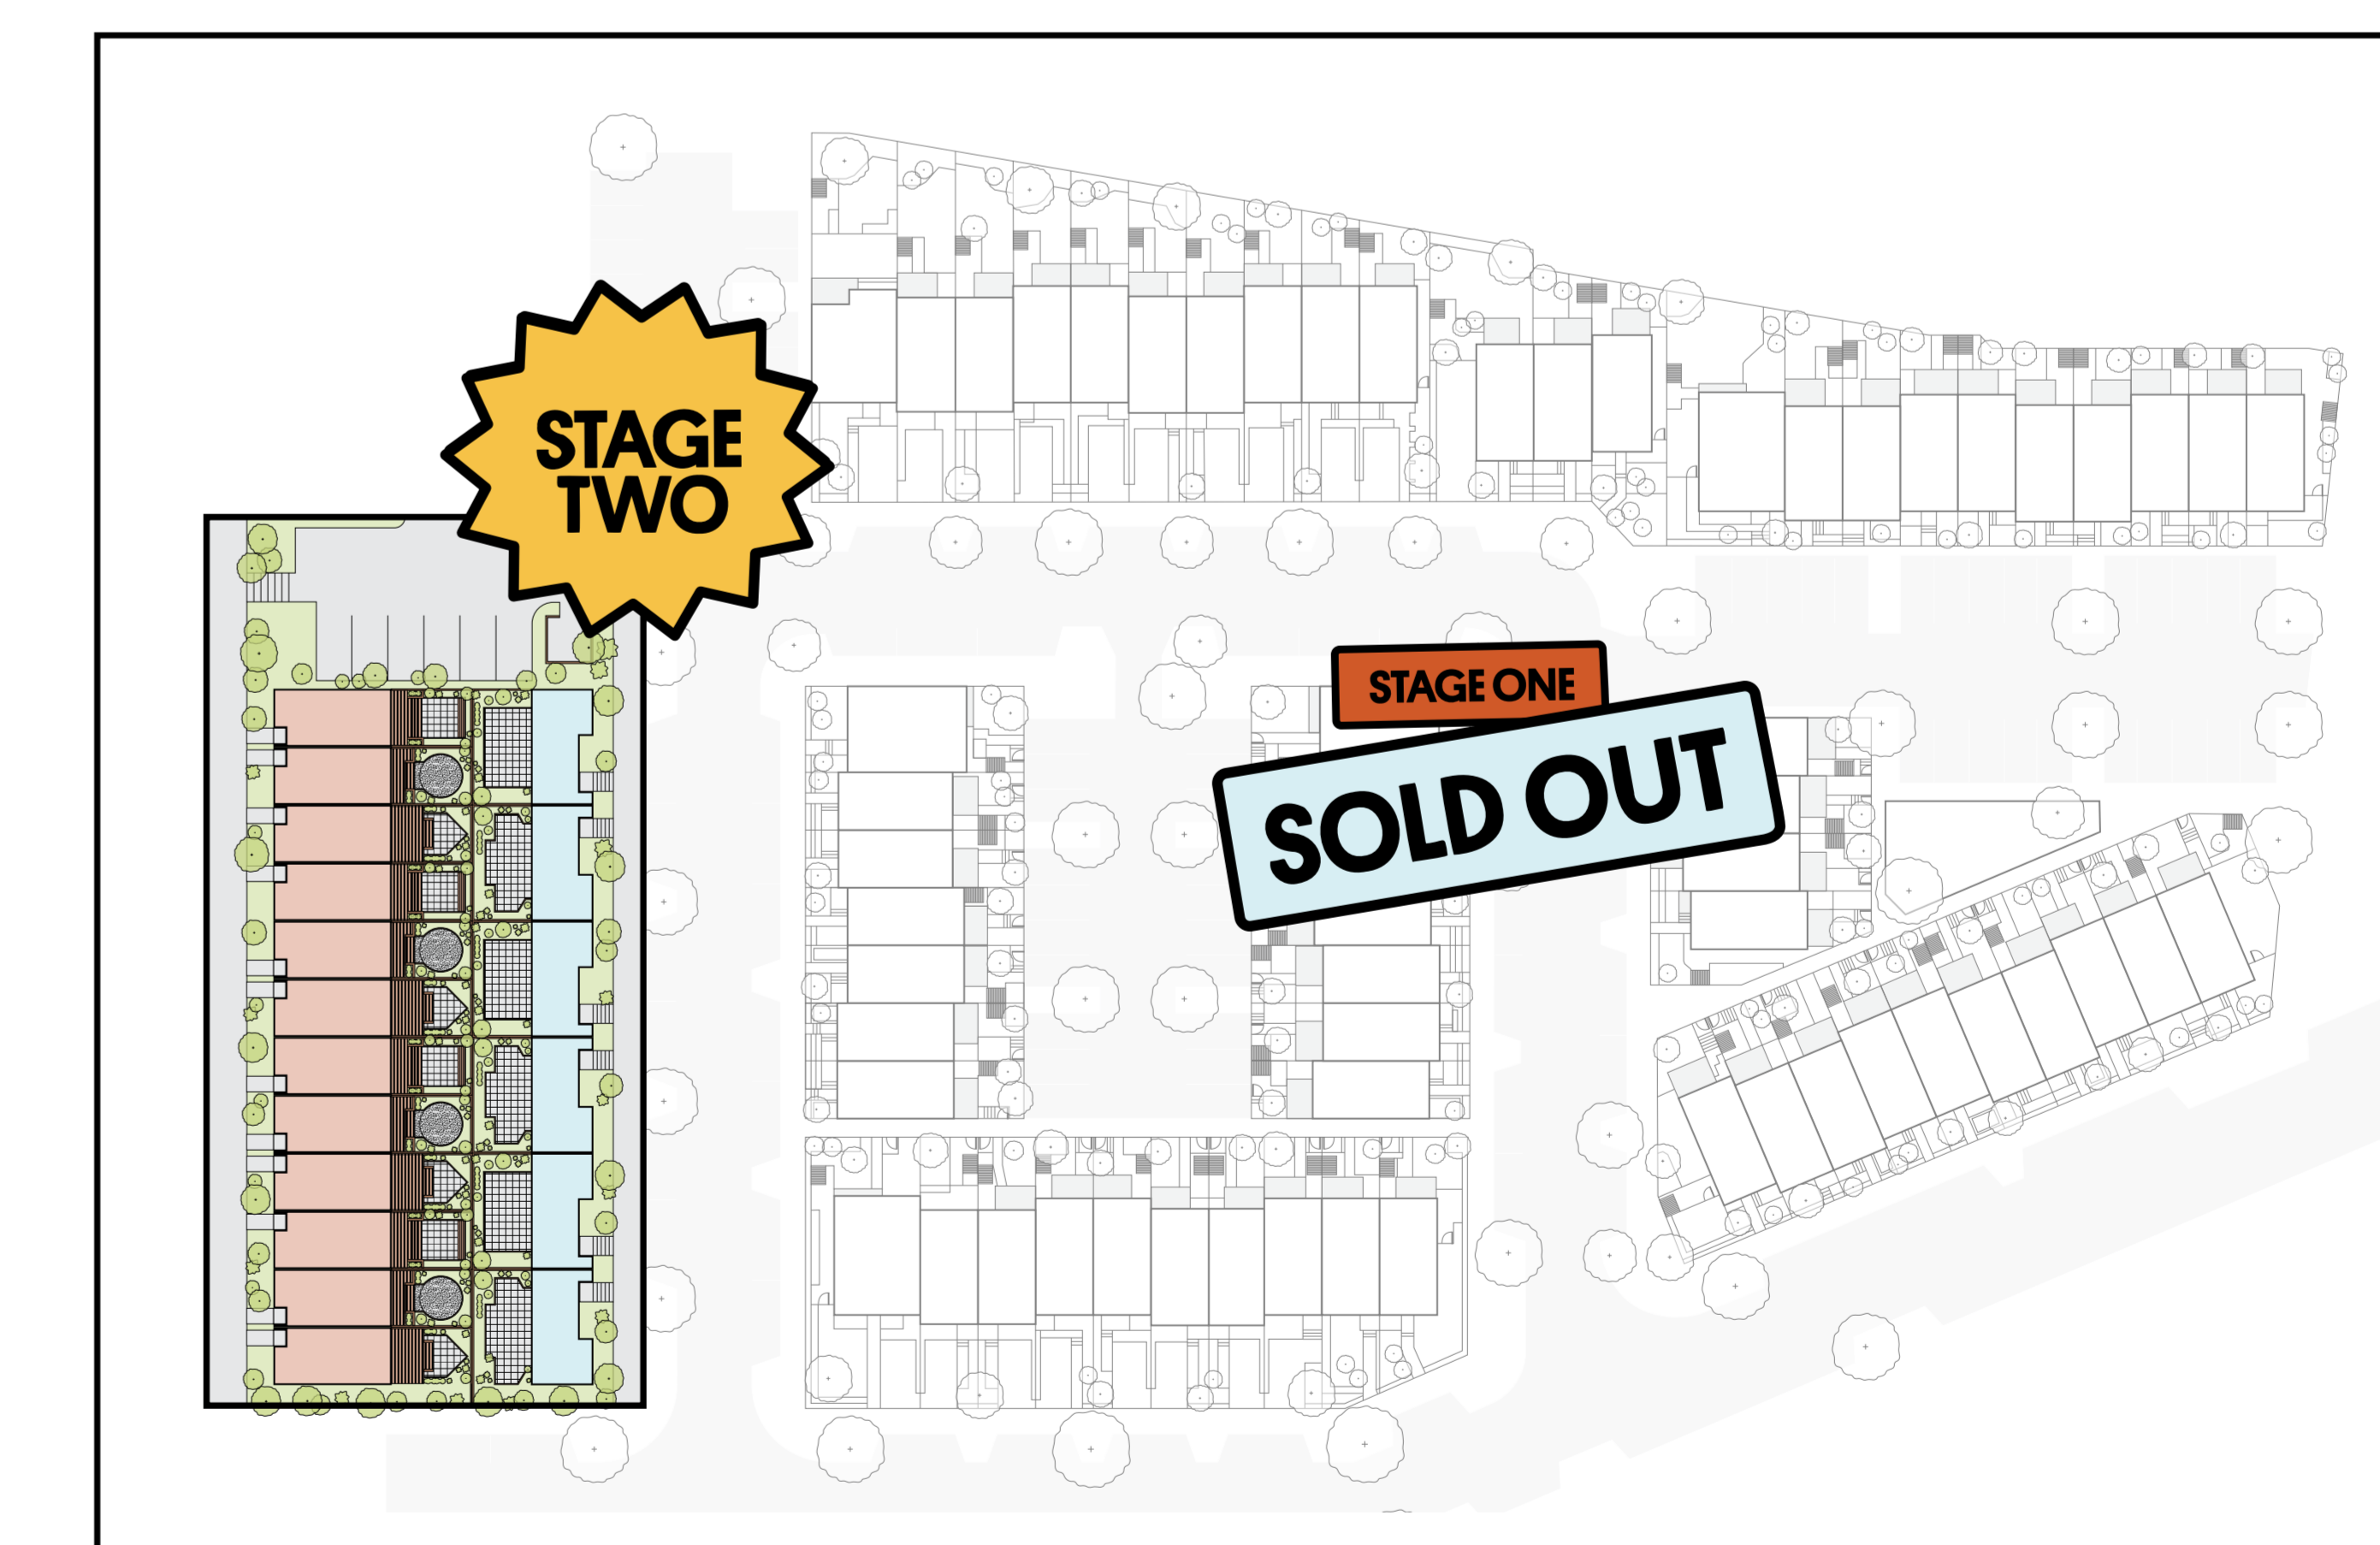

# This is your neighbourhood

Typical 3 Bed

Bedrooms	<b>3</b>
Bathrooms	<b>2</b>
Floor area	<b>96m<sup>2</sup></b>
Land area	<b>73m<sup>2</sup> (3S = 98m<sup>2</sup>)</b>

Typical 2 Bed

Bedrooms	<b>2</b>
Bathrooms	<b>1</b>
Floor area	<b>76m<sup>2</sup></b>
Land area	<b>92m<sup>2</sup> (2S = 109m<sup>2</sup>)</b>

### Full Masterplan

With Stage 1 all sold out, Stage 2 is your opportunity to choose from an exciting collection of 18 homes with lush courtyards and clever design details.