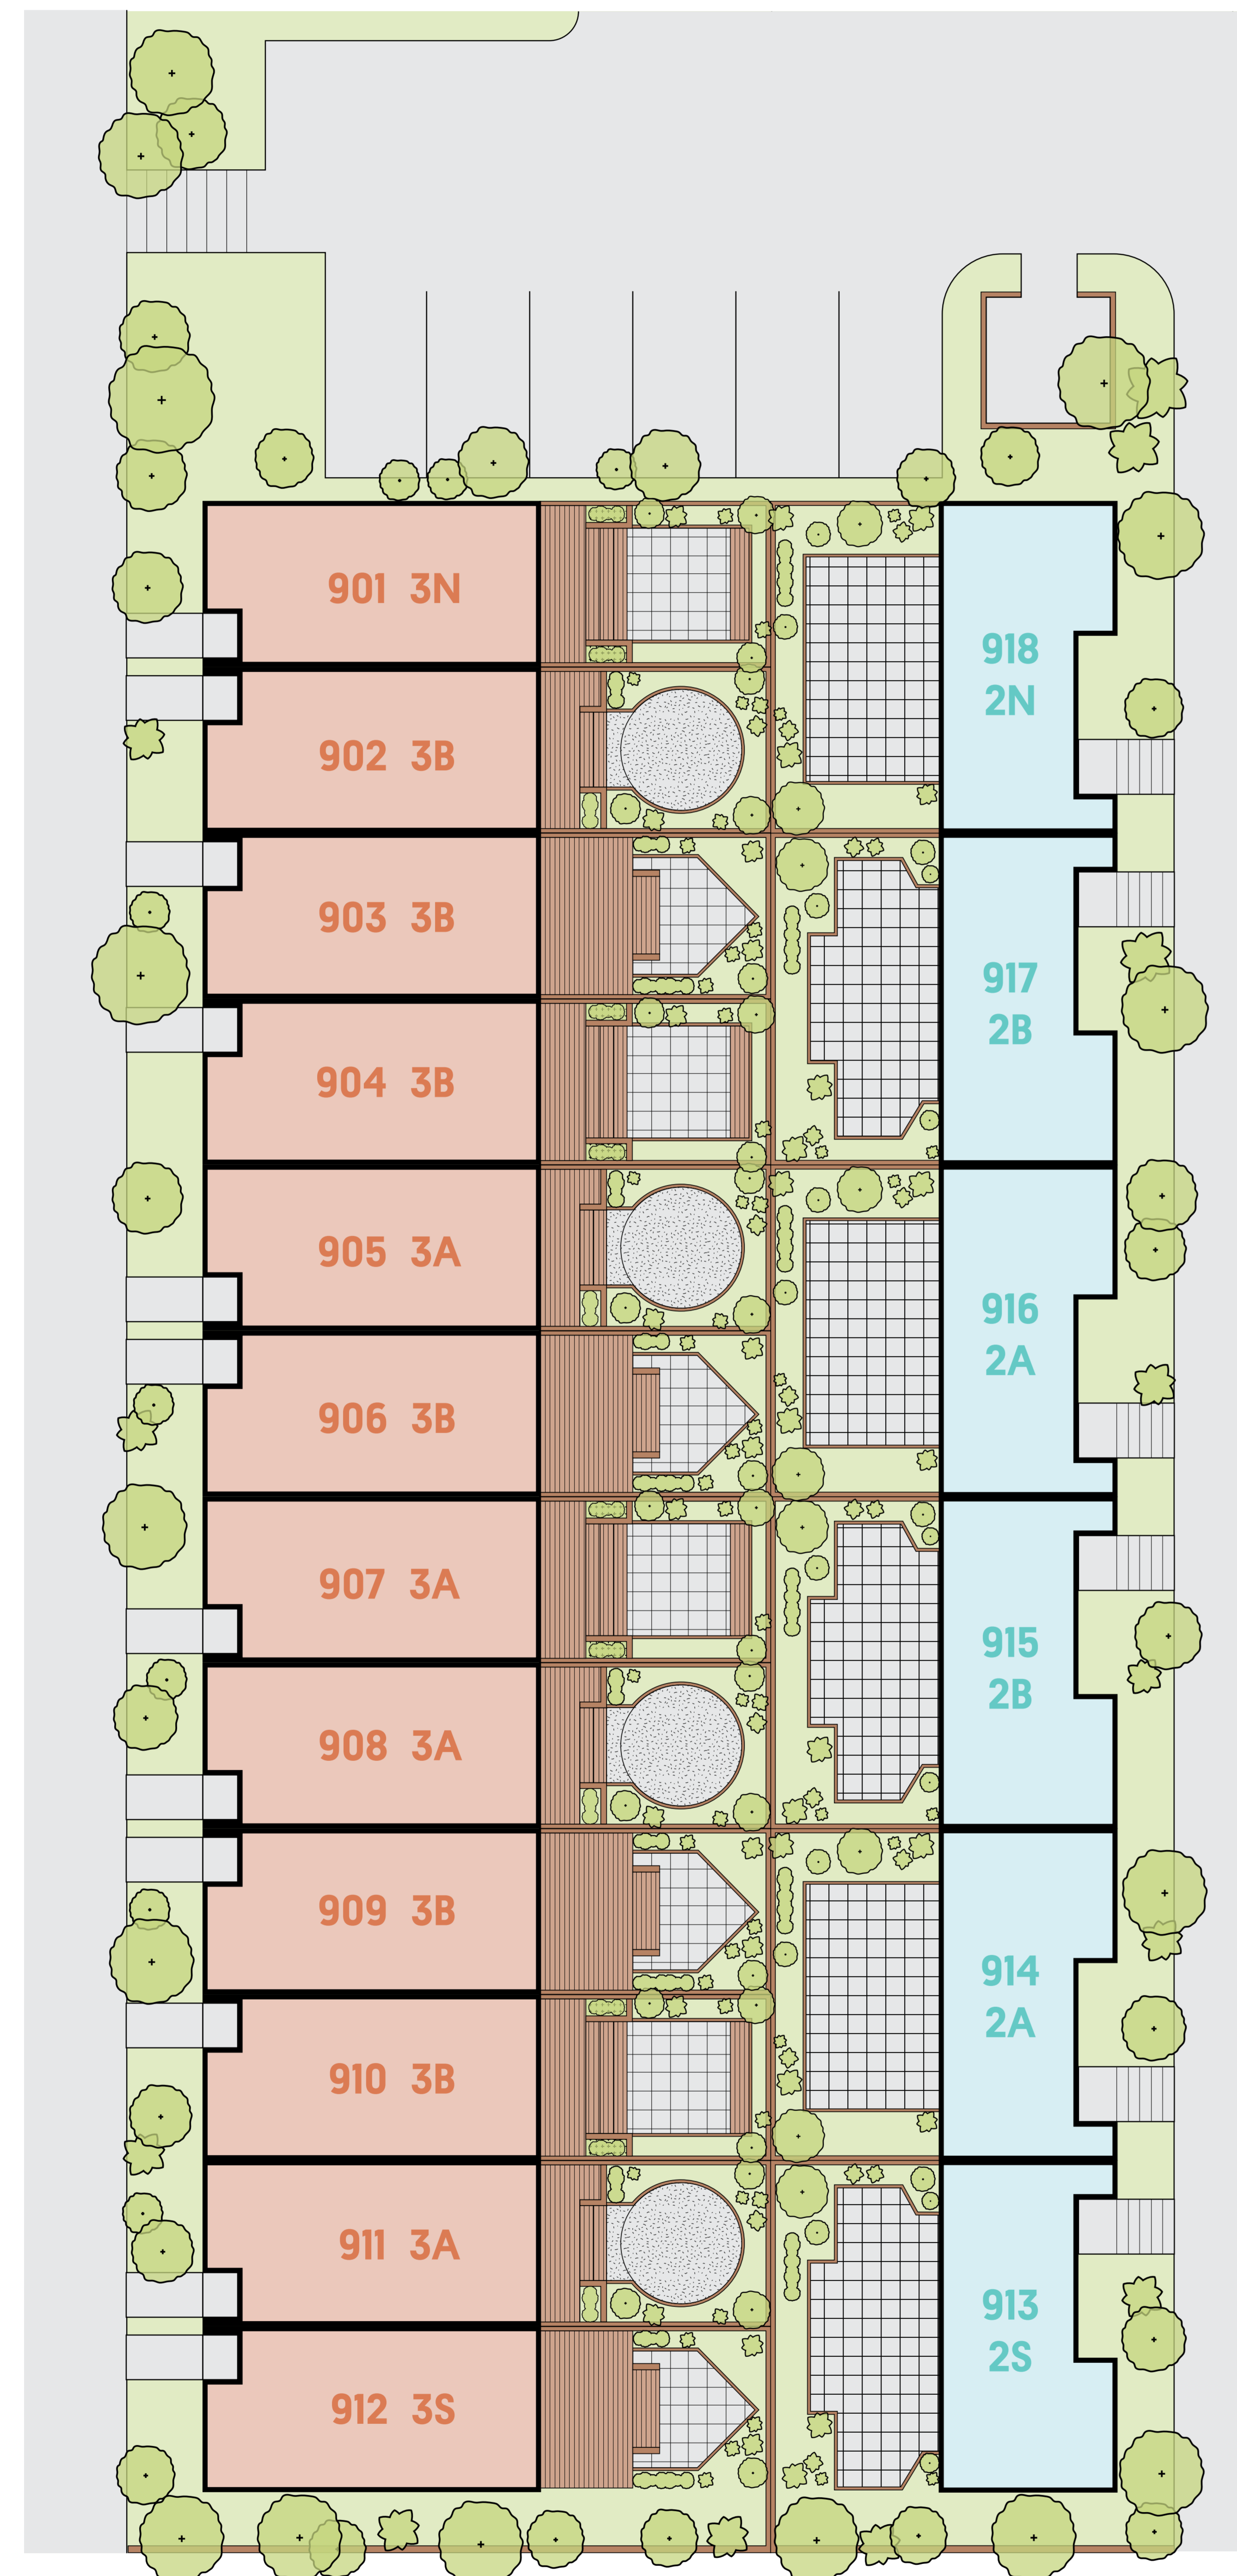

# This is your neighbourhood

Typical 3 Bed

Bedrooms	<b>3</b>
Bathrooms	<b>2</b>
Floor area	<b>96m<sup>2</sup></b>
Land area	<b>73m<sup>2</sup> (3S = 98m<sup>2</sup>)</b>

Typical 2 Bed

Bedrooms	<b>2</b>
Bathrooms	<b>1</b>
Floor area	<b>76m<sup>2</sup></b>
Land area	<b>92m<sup>2</sup> (2S = 109m<sup>2</sup>)</b>

### Full Masterplan

With Stage 1 all sold out, Stage 2 is your opportunity to choose from an exciting collection of 18 homes with lush courtyards and clever design details.